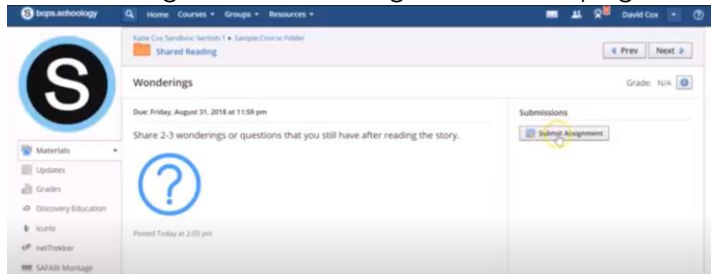

4. Once you have read all directions and completed your assignment (following those directions), click on "Submit Assignment" on the right side of the page